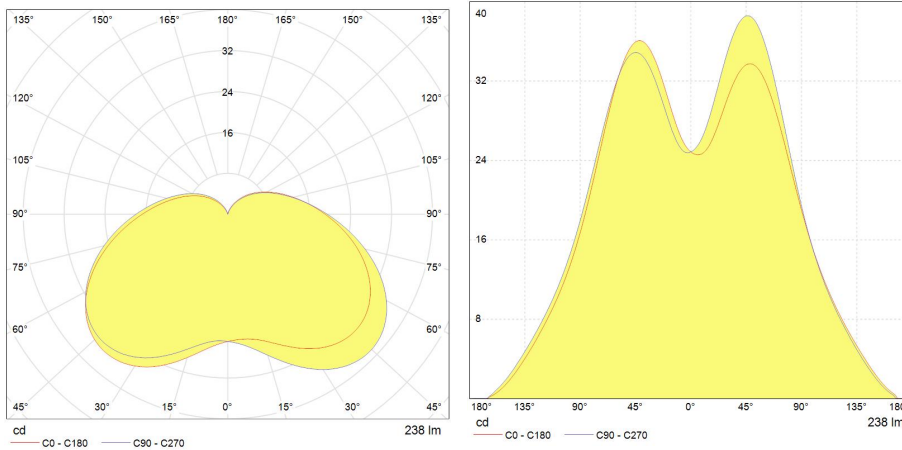

Logistic data

DUN Code	10043168973059
EAN Code	0043168973052
Pack Quantity	6
Inner pack type	HANGING BOX
Outer pack type	TRAY OUTER
Layer quantity	288 EUR, 384 UK
Layer quantity EUR	288
Layer quantity UK	384
Pallet quantity EUR (PC)	2016
Pallet quantity UK (PC)	2688
Outer case size	145 x 98 x 125 (mm)
Product status	Phased-out

Photometric Data